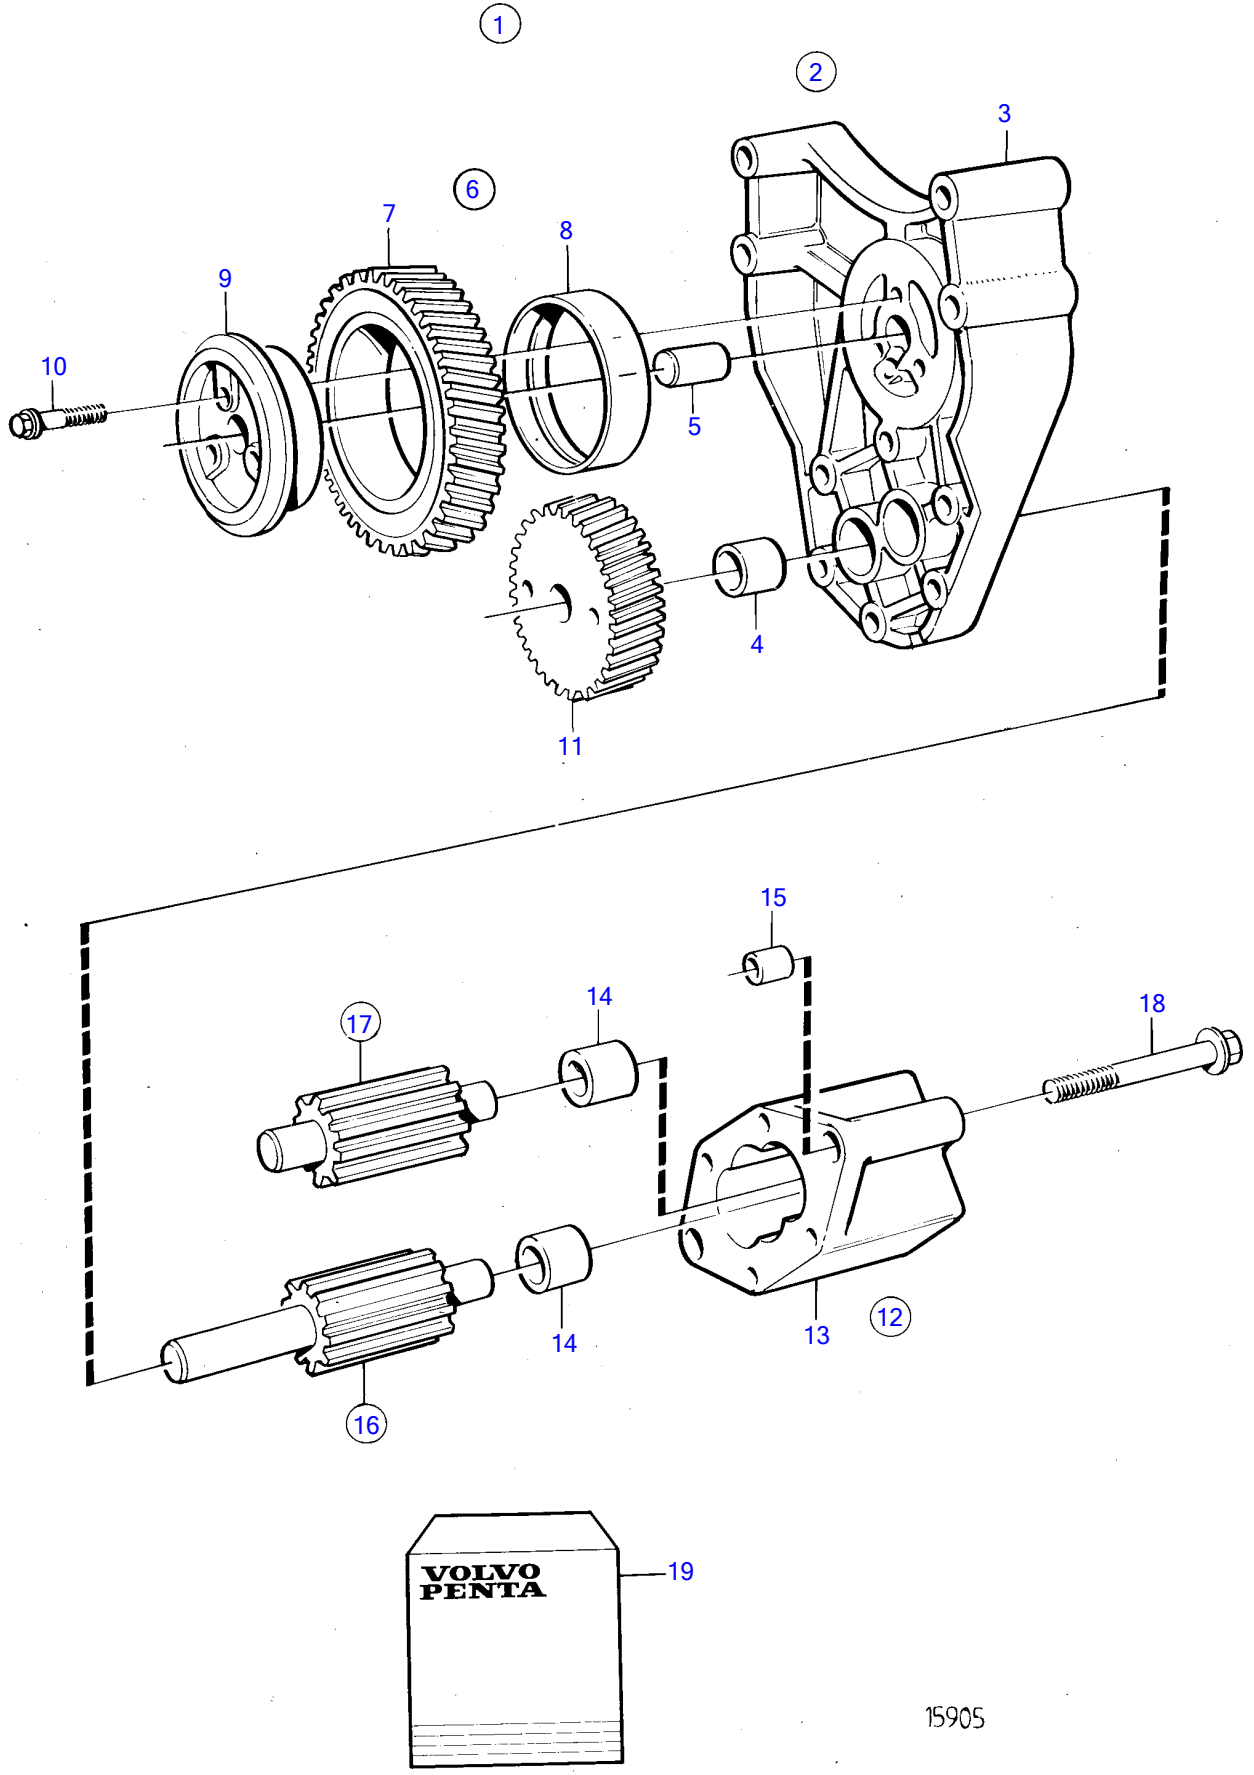

TAMD72P-A, TAMD72WJ-A

TAMD72P-A, TAMD72WJ-A

REF	PART NO.	QTY	DESCRIPTION	NOTES
1	471733	1	Oil pump	Replaced by 477547
2	471571	1	• Bracket	
3		1	• • Bracket	
4	470347	2	• • • Bushing	Included in overhaul kit.
5	191171	1	• • Pin	
6	471942	1	• Idler gear	
7		1	• • Idler gear	
8		1	• • Bushing	
9	420048	1	• Bearing sleeve	
10	471586	1	• Screw	
11	471941	1	• Gear	
12		1	• Housing	
13		1	• • Housing	
14	470347	2	• • • Bushing	Included in overhaul kit.
15	401146	2	• • Guide sleeve	
16		1	• Shaft, with gear	Included in overhaul kit.
17		1	• Shaft, with gear	Included in overhaul kit.
18	965218	2	• Flange screw	L=75mm
19	276152	1	Overhaul kit	See group 99